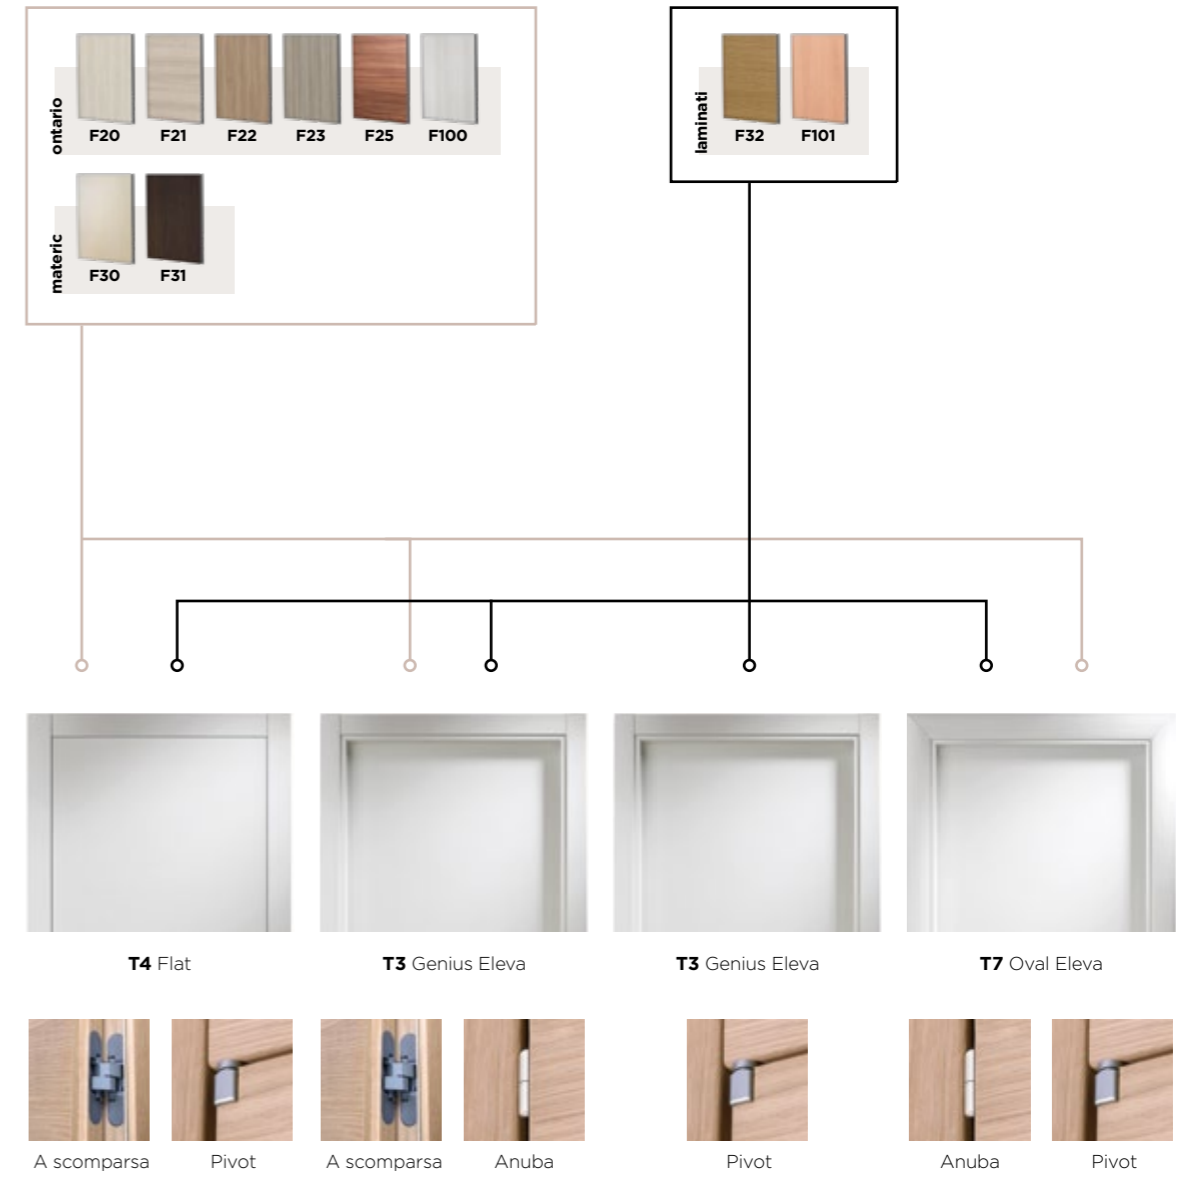

FINITURE TELAI